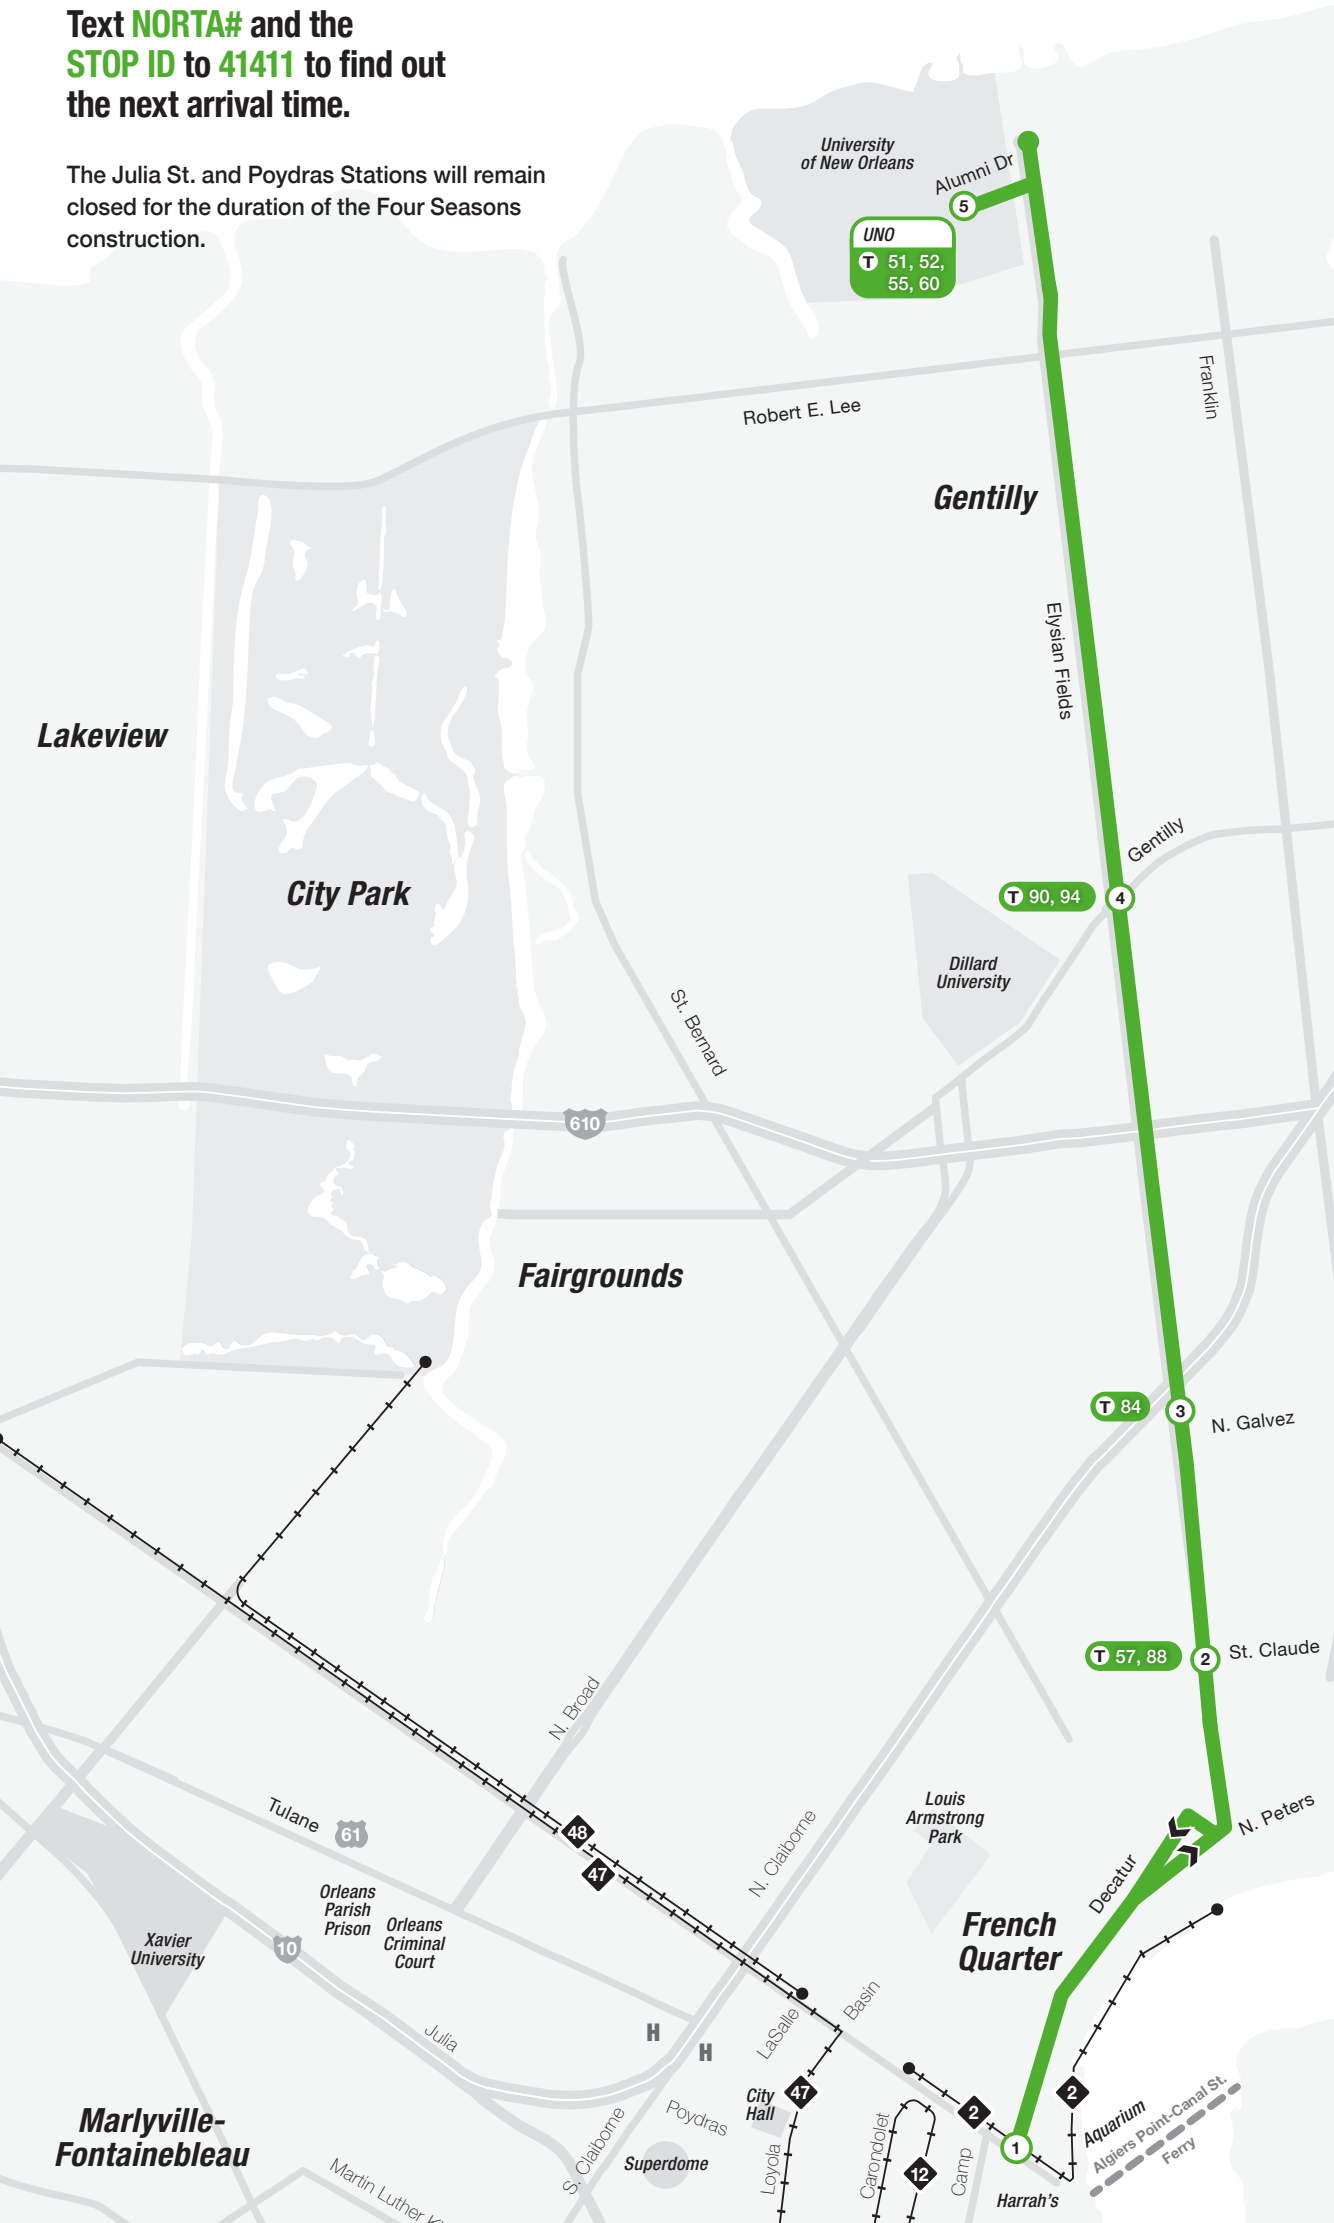

# 55 / Elysian Fields

- T** Transfer / Transbordo
- H** Hospital
- 12** Streetcar Routes / Rutas de tranvía
- Neighborhood** Place of Interest Street Name
- Line / Línea**
- 2** Time Point / Punto de Tiempo
- Direction / Dirección**

Text **NORTA#** and the **STOP ID to 41411** to find out the next arrival time.

The Julia St. and Poydras Stations will remain closed for the duration of the Four Seasons construction.

## Canal St. to UNO WEEKDAYS

Canal St. at Tchoupitoulas	Elysian Fields at St. Claude	Elysian Fields at N. Galvez	Elysian Fields at Gentilly	University of New Orleans
1	2	3	4	5
—	—	—	5:11	5:20
5:12	5:24	5:28	5:35	5:44
5:57	6:09	6:13	6:20	6:29
6:37	6:49	6:53	7:00	7:09
7:17	7:29	7:33	7:40	7:49
7:57	8:09	8:13	8:20	8:29
8:36	8:52	8:56	9:04	9:13
9:17	9:33	9:37	9:45	9:54
9:57	10:13	10:17	10:25	10:34
10:37	10:53	10:57	11:05	11:14
11:17	11:33	11:37	11:45	11:54
11:57	<b>12:13</b>	<b>12:17</b>	<b>12:25</b>	<b>12:34</b>
<b>12:37</b>	<b>12:52</b>	<b>12:56</b>	<b>1:04</b>	<b>1:14</b>
1:21	1:36	1:40	1:48	1:58
2:01	2:16	2:20	2:28	2:38
2:41	2:56	3:00	3:08	3:18
3:21	3:36	3:40	3:48	3:58
4:01	4:16	4:20	4:28	4:38
4:41	4:56	5:00	5:08	5:18
5:21	5:36	5:40	5:48	5:58

#### RTA Address

A. Phillip Randolph Facility,  
2817 Canal Street, New Orleans, LA 70119.  
Nearest Canal Streetcar Stop: White Street.  
Nearest Bus Stop: Line 94 – Broad at Broad & Canal.